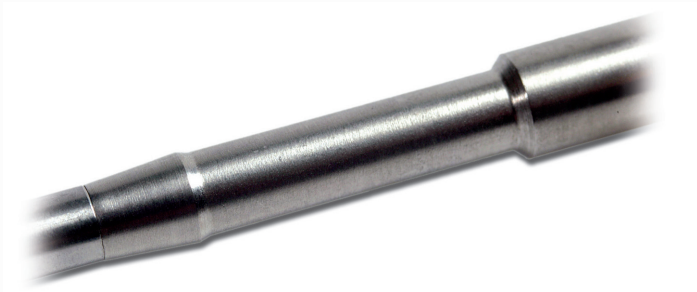

Kombicolor: when size matters

4 cm longer than conventional AI guns*

Only 2 parts

Sheath easily secured

Bigger ring fits better your fingers

One gun for mini & medium straws

5 colors available for better identification

Stainless steel built to last

*with sheath

WORLD LEADER IN REPRODUCTION BIOTECHNOLOGIES

www.imv-technologies.com

Kombicolor

STATE OF THE ART INNOVATION

No more loose or lost rings
 A specific part secures the sheath allowing a very easy assembling and disassembling
 Best 18/10 stainless steel available for years of trouble-free use
 Easy to clean for a perfect hygiene

HOW DOES IT WORK?

Thanks to a new fixation, the entire length of the sheath is optimized for deeper insemination

Fingers are securely kept away on a bigger colored plastic flange

To be used with IMV unsplit sheath

WHAT ARE THE BENEFITS?

Time saving: very quick sheath securing & removal.

One gun fits mini & medium straws

5 colors available for clear & quick identification